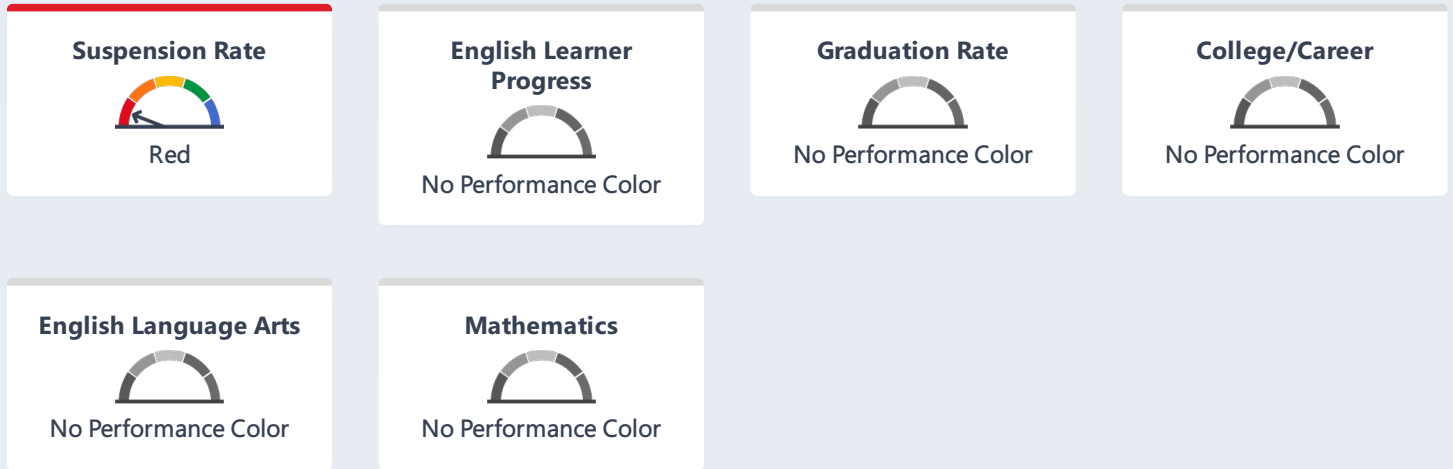

Maricopa High

Explore the performance of Maricopa High under California's Accountability System.