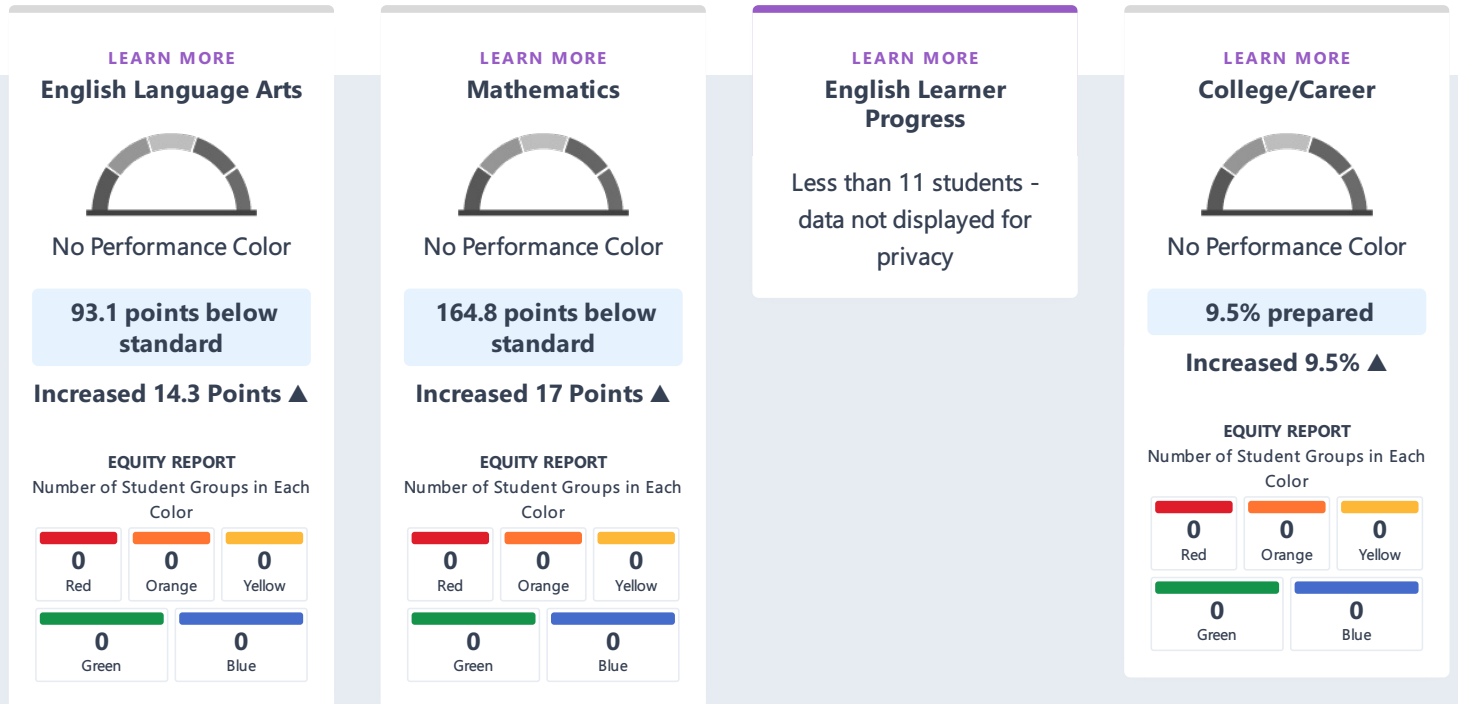

Maricopa High

Explore the performance of Maricopa High under California's Accountability System.

School Details

NAME Maricopa High	ADDRESS 955 Stanislaus Street Maricopa, CA 93252-8231	WEBSITE N/A	GRADES SERVED 9-12
------------------------------	--	-----------------------	------------------------------

Student Population

Explore information about this school's student population.

Academic Performance

View Student Assessment Results and other aspects of school performance.

MARICOPA HIGH

Academic Engagement