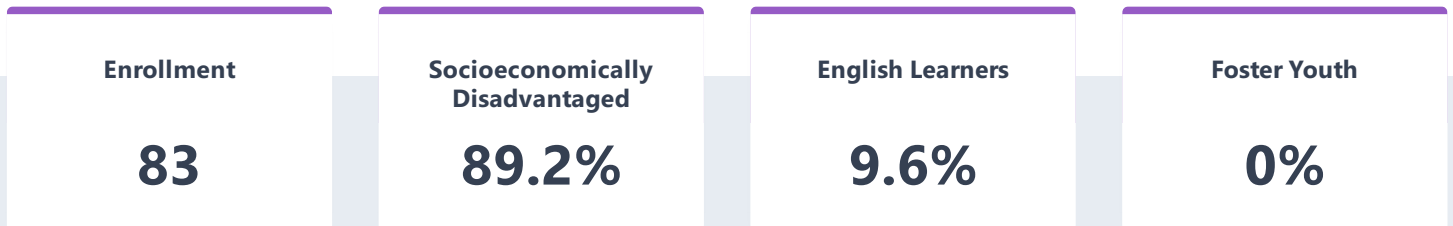

Maricopa High

Explore the performance of Maricopa High under California's Accountability System.

School Details

NAME Maricopa High	ADDRESS 955 Stanislaus Street Maricopa, CA 93252-8231	WEBSITE N/A	GRADES SERVED 9-12
------------------------------	--	-----------------------	------------------------------

Student Population

Explore information about this school's student population.

Academic Performance

View Student Assessment Results and other aspects of school performance.

MARICOPA HIGH

Academic Engagement