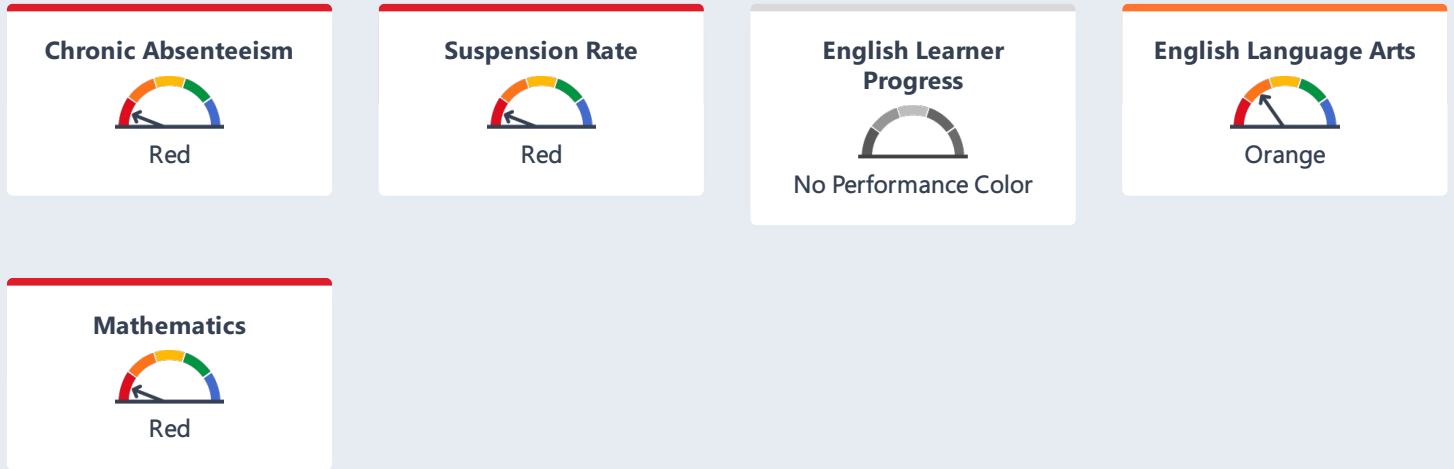

Maricopa Elementary

Explore the performance of Maricopa Elementary under California's Accountability System.