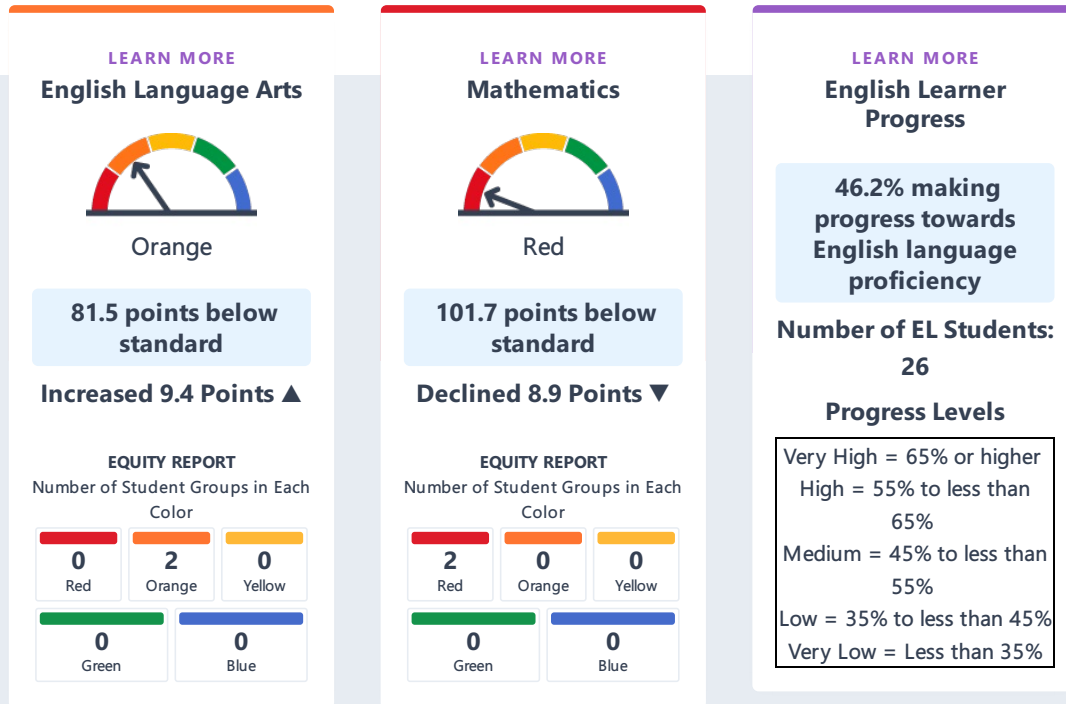

Student Population

Explore information about this school's student population.

Academic Performance

View Student Assessment Results and other aspects of school performance.

MARICOPA ELEMENTARY

Academic Engagement