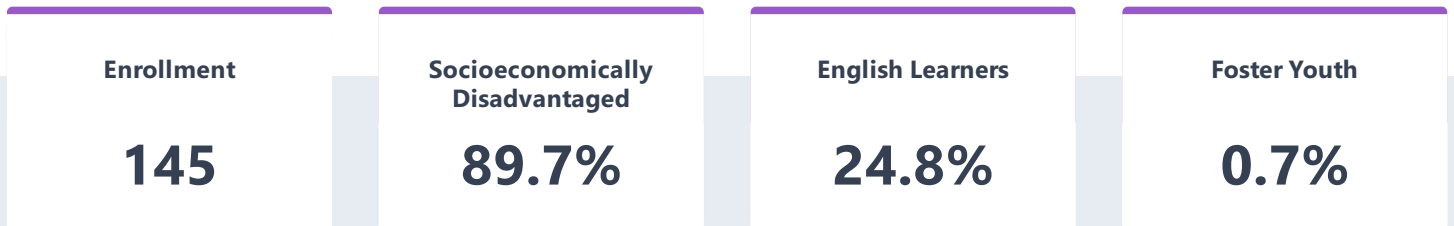

Maricopa Elementary

Explore the performance of Maricopa Elementary under California's Accountability System.

School Details

NAME Maricopa Elementary	ADDRESS 955 Stanislaus Street Maricopa, CA 93252-8231	WEBSITE http://www.maricopasc...	GRADES SERVED K-5
------------------------------------	--	---	-----------------------------

Student Population

Explore information about this school's student population.

Academic Performance

View Student Assessment Results and other aspects of school performance.

MARICOPA ELEMENTARY

Academic Engagement